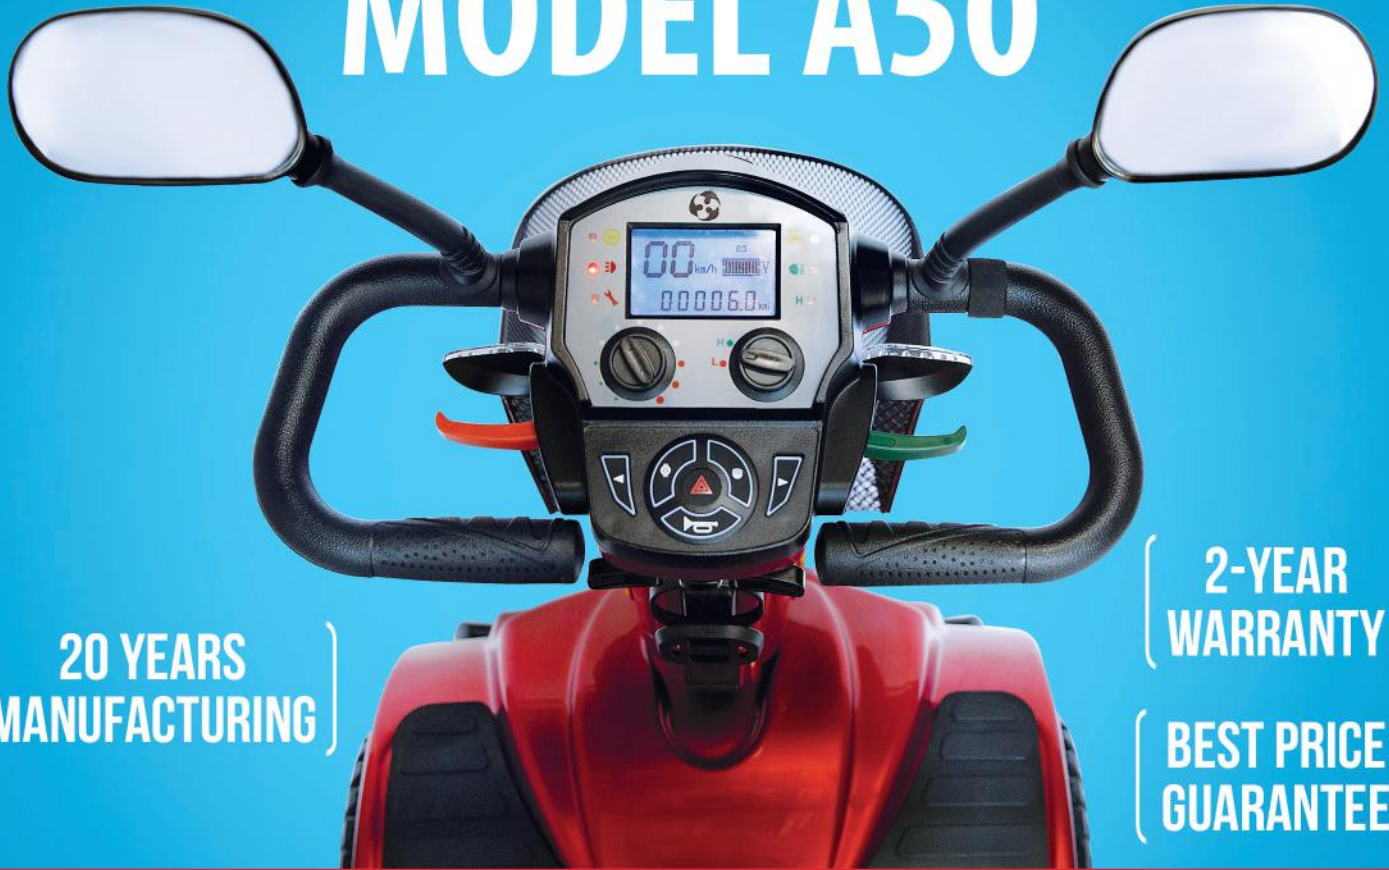

"We come to you!"

MODEL A50

**20 YEARS
MANUFACTURING**

**2-YEAR
WARRANTY**

**BEST PRICE
GUARANTEE**

WITH ITS SLIMLINE DESIGN, THE SMALL A50 MOBILITY SCOOTER IS POPULAR IN THE SHOPPING CENTRES. IT'S SMOOTH STEERING MAKES IT PERFECT FOR MANOEUVRING AROUND THE SHOPS.

The A50 comes complete with all the safety features you'd expect from the larger models. The 10 inch wheels are pneumatic, giving you a soft ride and the power of our 400w motor will always get you home safely. For your comfort, the A50 has the same premium leather seat as our larger mobility scooters, along with standard features like adjustable steering, headlights and horn.

TECHNICAL

Max Speed	8 km/hr
Ground Clearance	6 cm
Carrying Capacity	120 kg
Motor Power	400 W
Battery Charger	5 amp
Batteries	38 AH x 2
Tyres (Pneumatic)	25 cm
Range per charge	40 km
Colours	Red, Blue, Black & Grey
Dimensions (LxWxH)	130x65x120cm
Braking Distance	150cm
Max Climbing Grade	15 degrees
Seat Colour	Black
Seat Weight	21 kg
Seat Size (LxWxH)	45x45x68cm
Battery Weight	28 kg