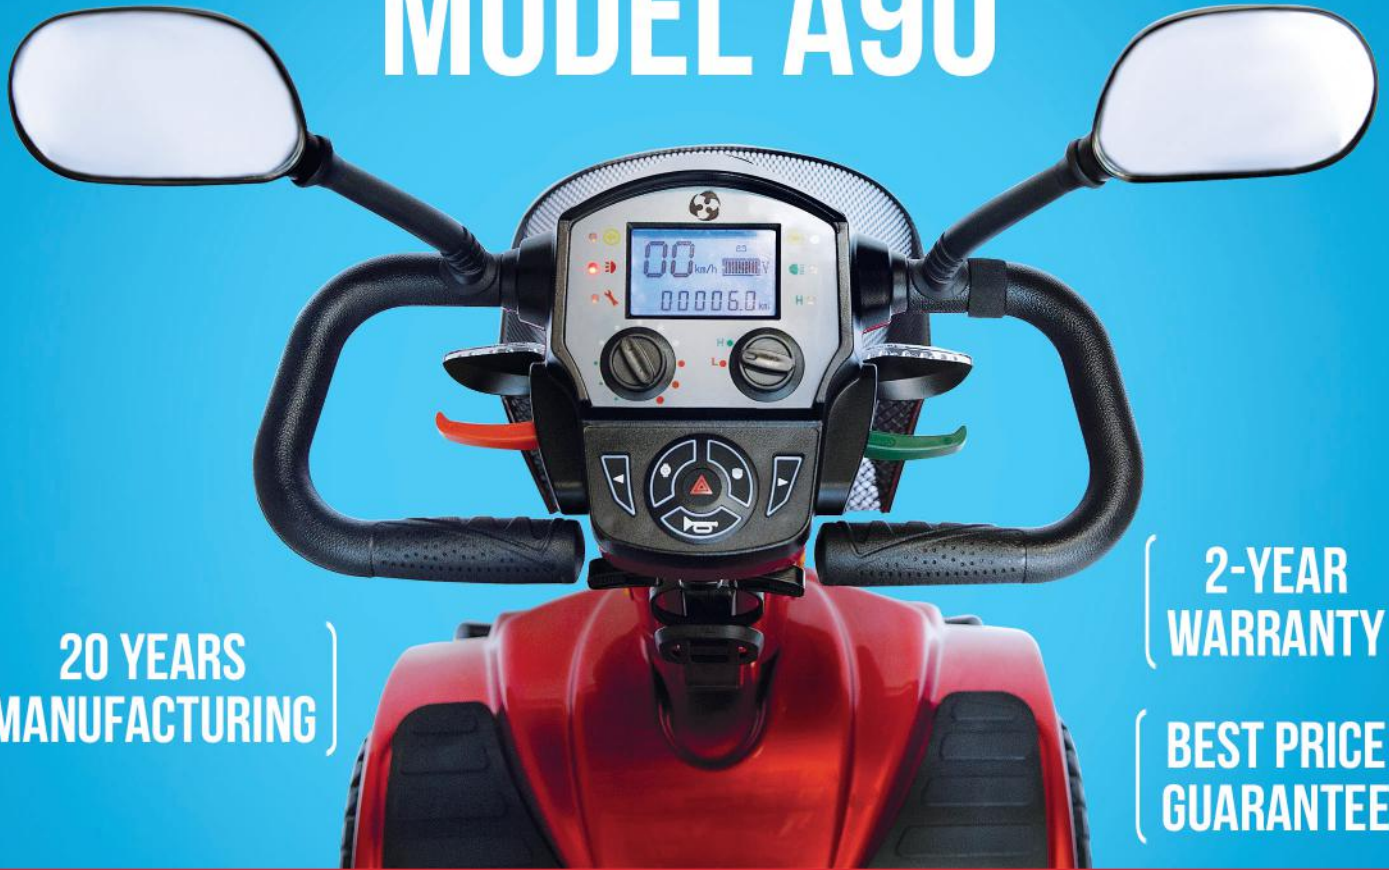

"We come to you!"

MODEL A90

20 YEARS
MANUFACTURING

2-YEAR
WARRANTY

BEST PRICE
GUARANTEE

WITH EVERY POSSIBLE UPGRADE, OUR DELUXE A90 IS THE TOP OF THE RANGE. ENJOY THE COMFORT OF SOFT LEATHER SEATS AND THE SAFETY OF LONG-RANGE BATTERIES.

From adjustable steering, functional mirrors, variable suspension, off-road capability and a sturdy frame, the A90 can tackle whatever the road brings.

With larger 14 inch wheels, long range batteries, powerful 1400w motor and premium leather seating with a high back headrest, you'll be able to drive in style.

TECHNICAL

Max Speed	10 km/hr
Ground Clearance	10 cm
Carrying Capacity	150 kg
Motor Power	1400 W
Battery Charger	5 amp
Batteries	75 AH x 2
Tyres (Pneumatic)	35 cm
Range per charge	60 km
Colours	Red, Blue, Black & Grey
Dimensions (LxWxH)	160x69x135cm
Braking Distance	150cm
Max Climbing Grade	20 degrees
Seat Colour	Black
Seat Size (LxWxH)	45x45x68cm
Seat Weight	21 kg
Battery Weight	47 kg